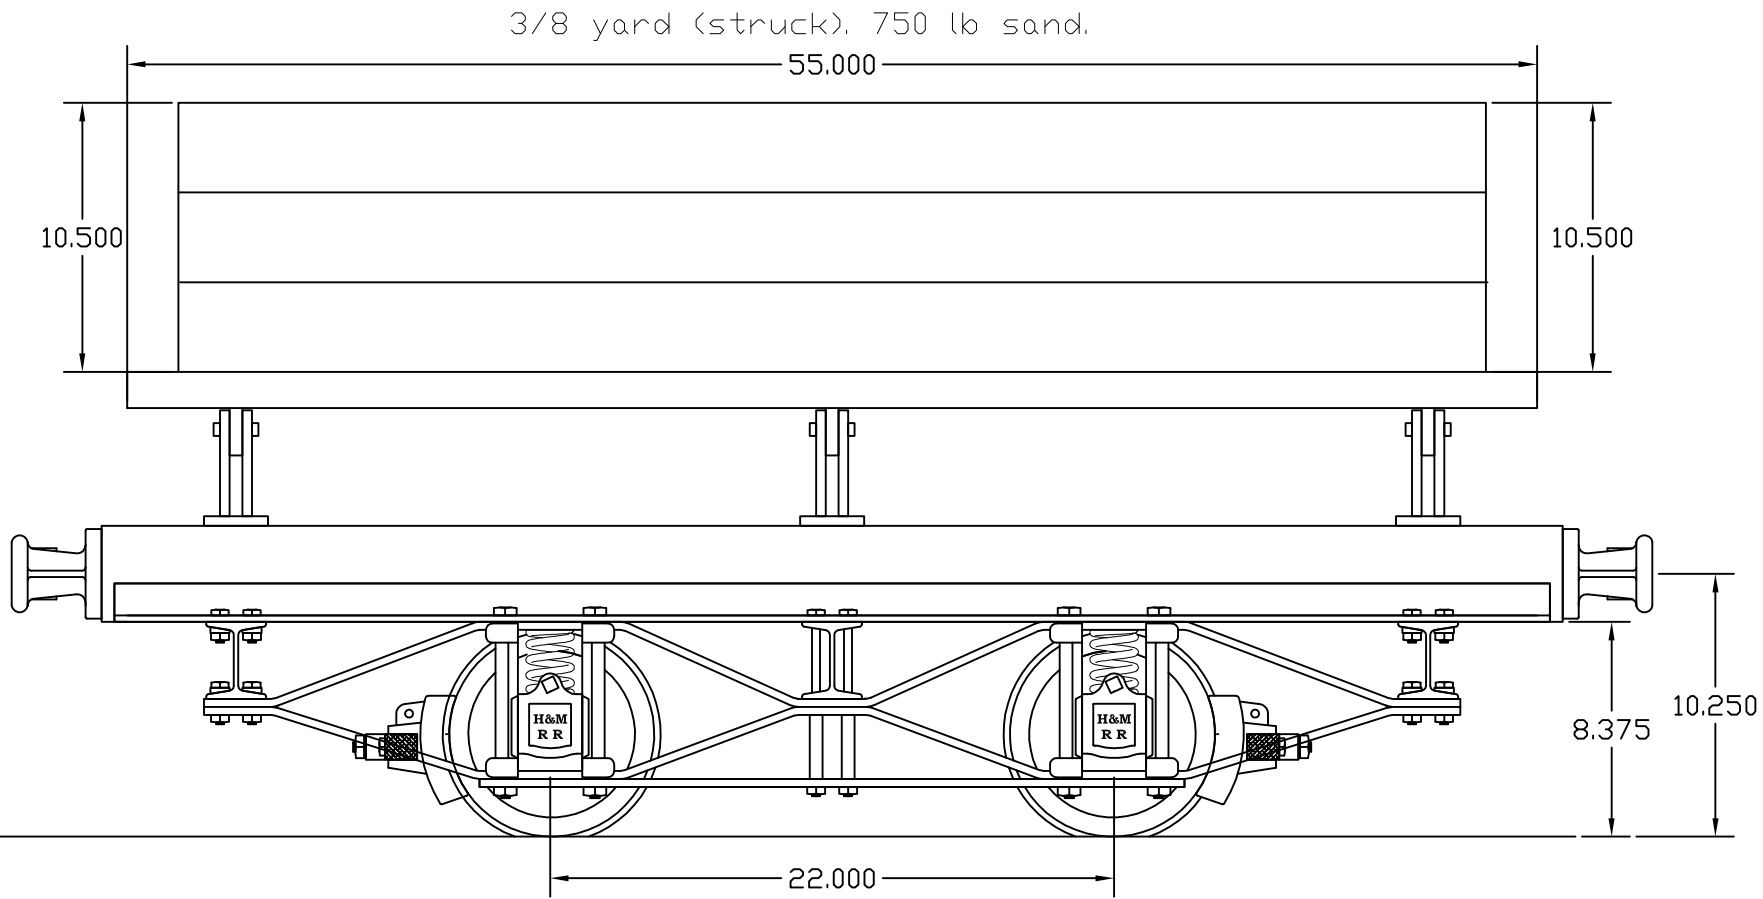

11 10 9 8 7 5 4 3 2 1

G
F
E
C
B
A

DRAWING TITLE			
GA011a Dump Car Assembly, Elevation			
DRAWN BY	DRAWING NUMBER	REVISION	SHEET
Craig Williams	12345	1	1 OF 1
FILE NAME			SAVE DATE
GA011a Dump Car Assembly, Elevation			1/5/2020
REV	DATE	REV BY	DESCRIPTION
1	01/01/12	CLW	Desc

11 10 9 8 7 5 4 3 2 1