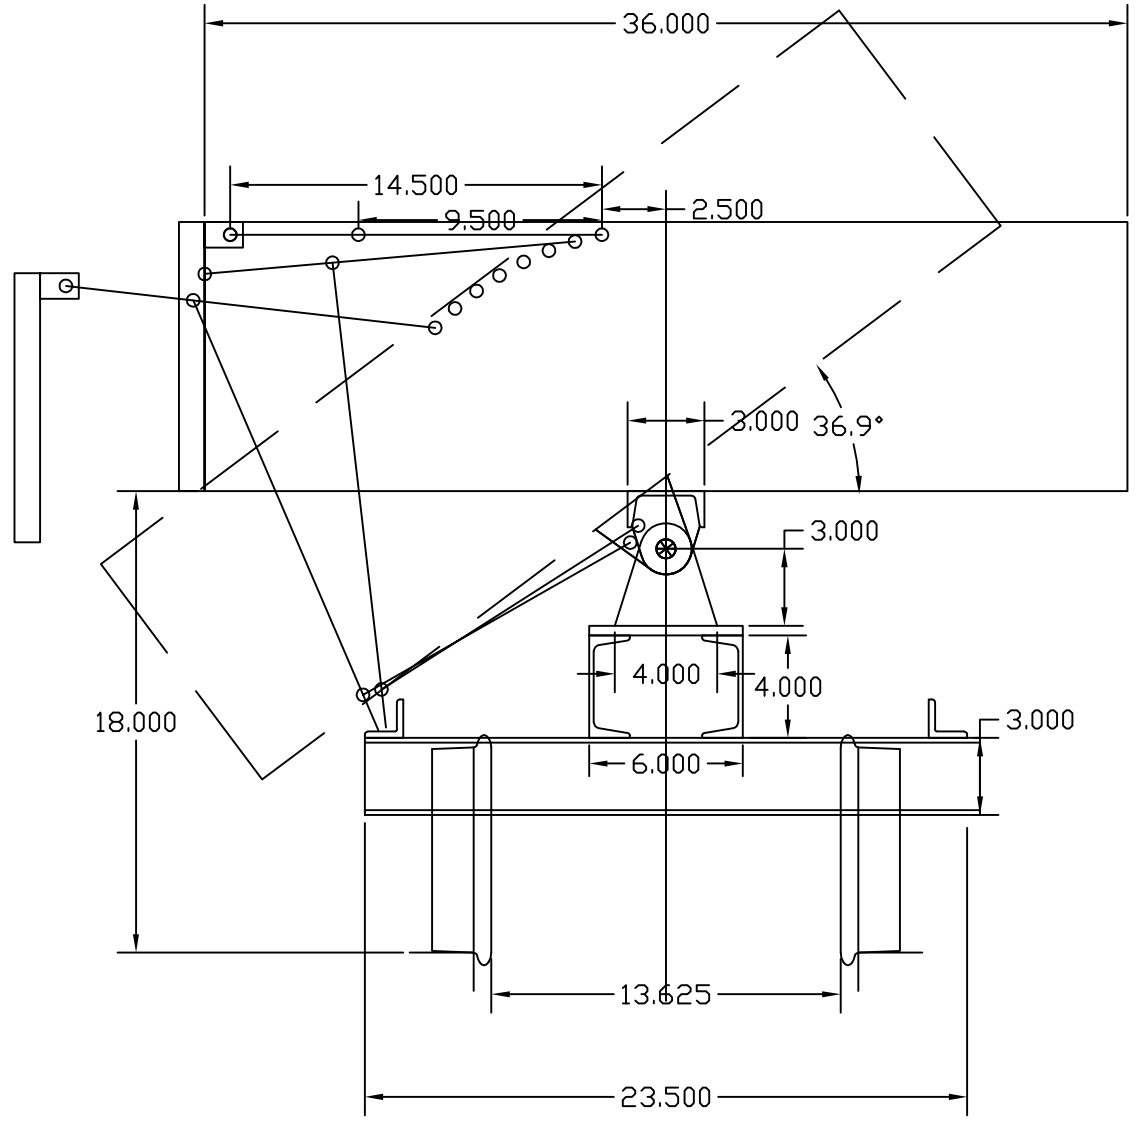

11 10 9 8 7 5 4 3 2 1

G
F
E
C
B
A

DRAWING TITLE			
GA011a Dump Car Assembly, Elevation			
DRAWN BY	DRAWING NUMBER	REVISION	SHEET
Craig Williams	12345	1	1 OF 1
FILE NAME			SAVE DATE
GA011a Dump Car Assembly, Elevation			1/5/2020
REV	DATE	REV BY	DESCRIPTION
1	01/01/12	CLW	Desc

11 10 9 8 7 5 4 3 2 1