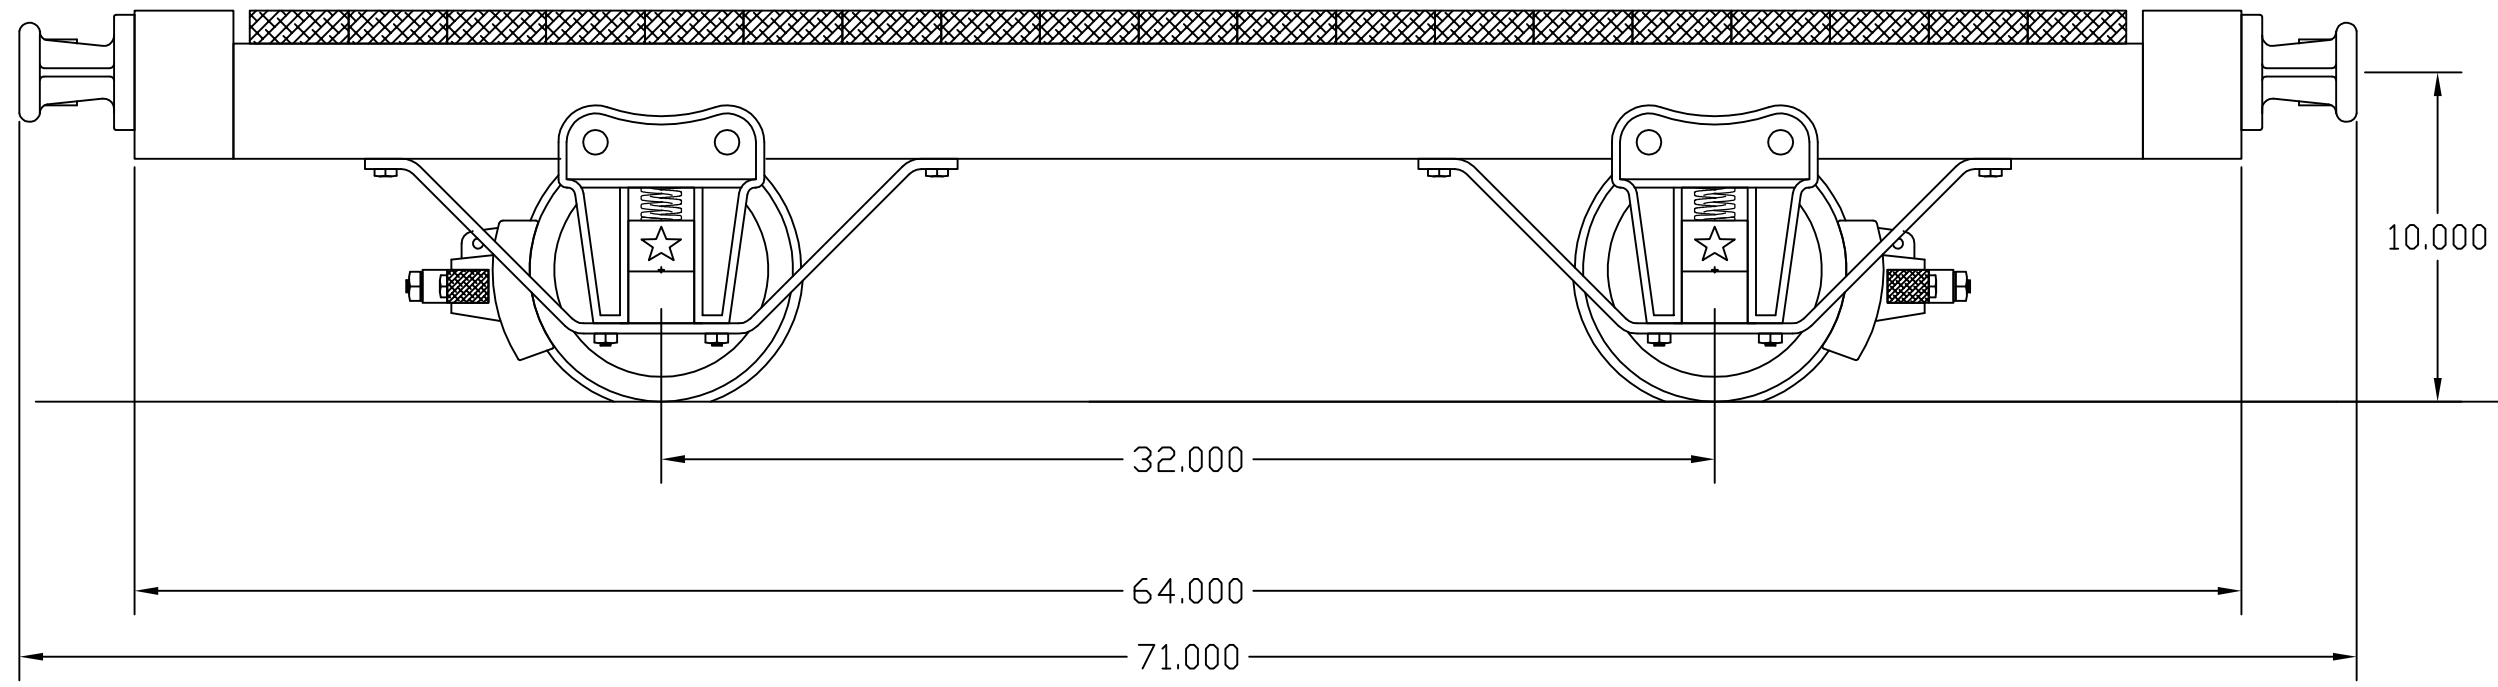

11 10 9 8 7 5 4 3 2 1

G  
F  
E  
C  
B  
A

Bill of Materials	
Description	Num
GP016 Wheel, car, 8 inch	4
GP013 Pedestal, journal box, and lid, small	4
GP017 Brake shoe, car, 8 inch	4
GP010 L&P Coupler, beam mount	2
GP011 Coupler pin, fancy	2
GP022 Brakewheel, ratchet, pawl, flower	1
9-2006-11 1 1/4 x 1 1/2 Danly die spring, green	4

DRAWING TITLE			
GA017 D&RG flat car 501			
DRAWN BY	DRAWING NUMBER	REVISION	SHEET OF
Craig Williams	12345	1	1 OF 1
FILE NAME			SAVE DATE
GA017 D&RG Flat Car 501			1/3/2020
REV	DATE	REV BY	DESCRIPTION
1	01/01/12	CLW	Desc