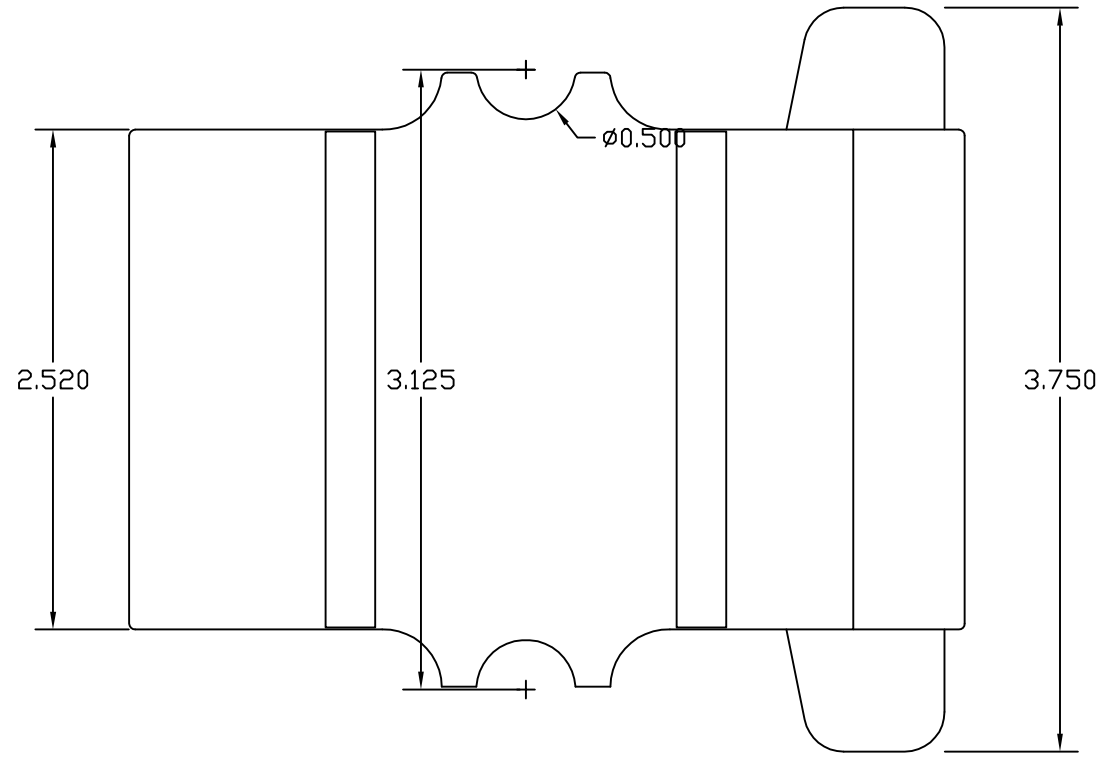

11 10 9 8 7 5 4 3 2 1

G
F
E
C
B
A

GC006b Lid

Drill and tap 5/16-18

GC006a Journal box, archbar

DRAWING TITLE			
GP006 Journal box, archbar, and lid			
DRAWN BY	DRAWING NUMBER	REVISION	SHEET
Craig Williams	12345	1	1 OF 1
FILE NAME			SAVE DATE
GP006 Journal Box, Archbar, And Lid			6/4/2019
REV	DATE	REV BY	DESCRIPTION
1	01/01/12	CLW	Desc

11 10 9 8 7 5 4 3 2 1