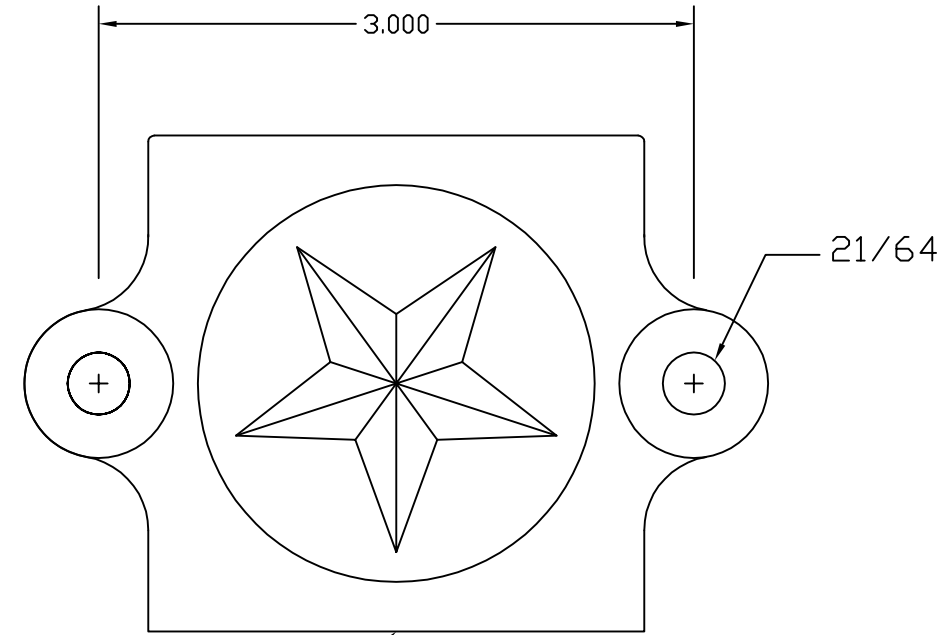

11 10 9 8 7 5 4 3 2 1

G
F
E
C
B
A

GC006b Lid

Drill and tap 5/16-18

GC006a Journal box, archbar

DRAWING TITLE			
GP006 Journal box, archbar, and lid			
DRAWN BY	DRAWING NUMBER	REVISION	SHEET
Craig Williams	12345	1	1 OF 1
FILE NAME			SAVE DATE
GP006 Journal Box, Archbar, And Lid			6/4/2019
REV	DATE	REV BY	DESCRIPTION
1	01/01/12	CLW	Desc