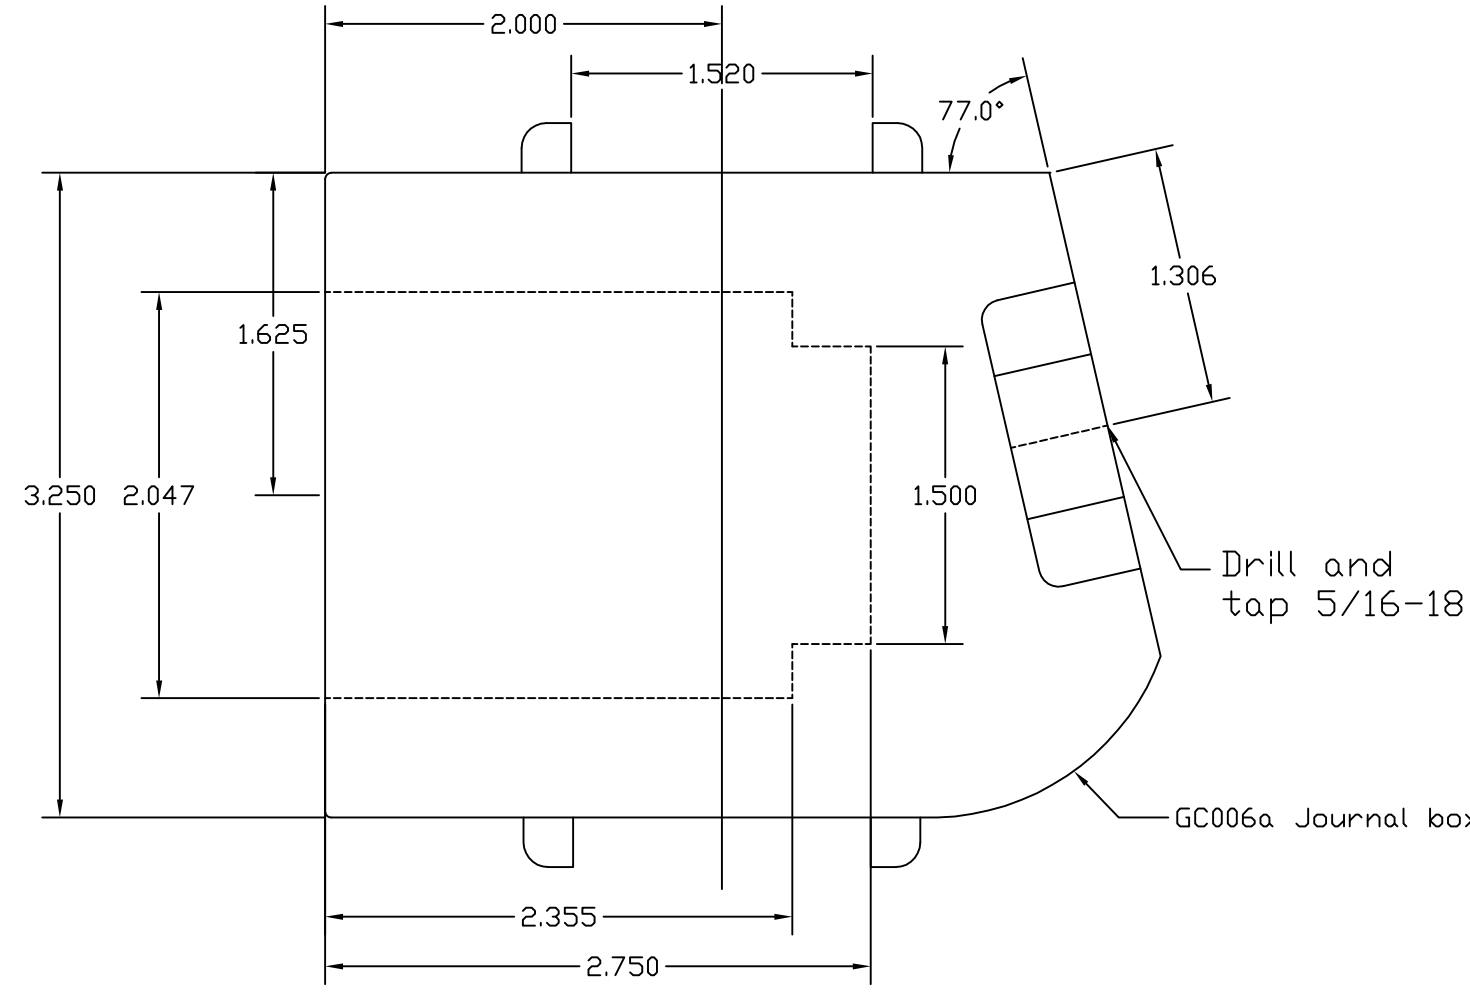

11 10 9 8 7 5 4 3 2 1

G
F
E
C
B
A

GC006b Lid

Drill and tap 5/16-18

GC006a Journal box, archbar

DRAWING TITLE			
GP006 Journal box, archbar, and lid			
DRAWN BY	DRAWING NUMBER	REVISION	SHEET
Craig Williams	12345	1	1 OF 1
FILE NAME			SAVE DATE
GP006 Journal Box, Archbar, And Lid			6/4/2019
REV	DATE	REV BY	DESCRIPTION
1	01/01/12	CLW	Desc

11 10 9 8 7 5 4 3 2 1