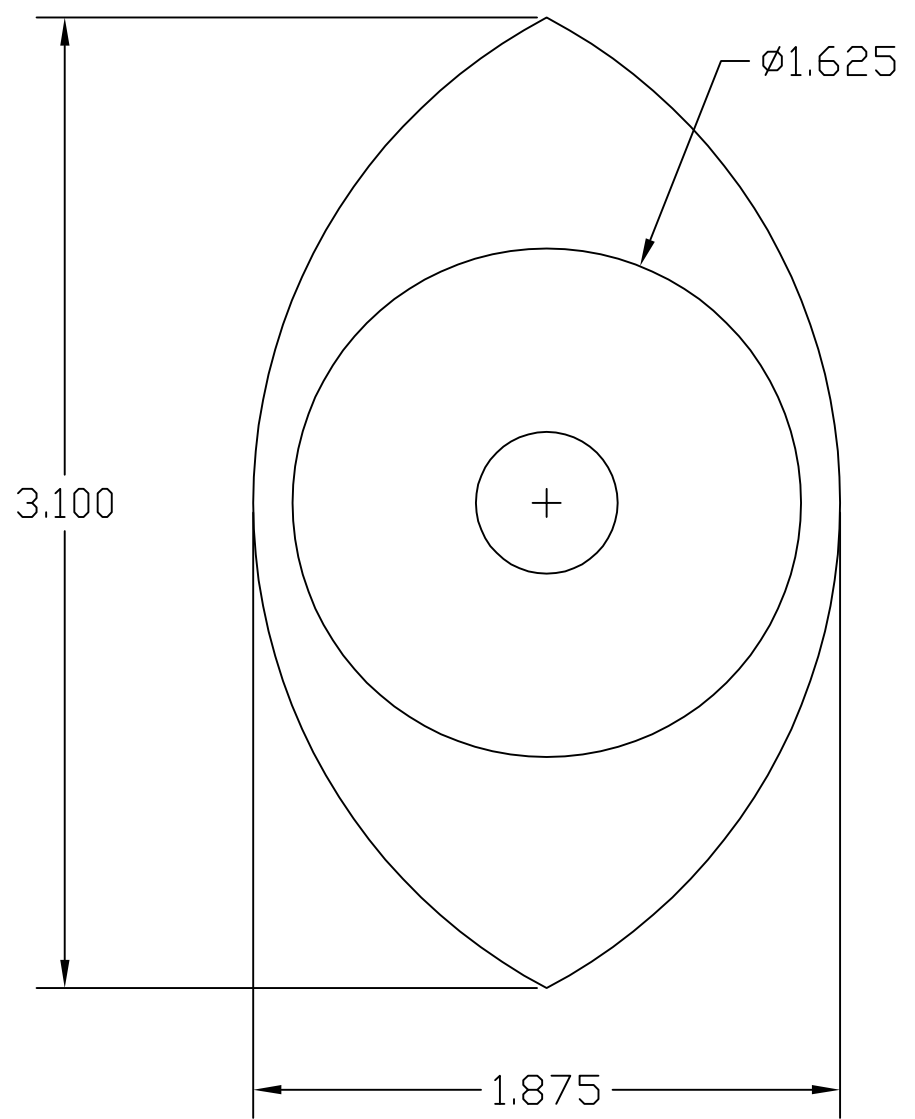

DRAWING TITLE			
GP007 Washer, Carter end beam			
DRAWN BY	DRAWING NUMBER	REVISION	SHEET
Craig Williams	12345	1	1 OF 1
FILE NAME			SAVE DATE
GP007 Washer, Carter End Beam			5/21/2019
REV	DATE	REV BY	DESCRIPTION
1	01/01/12	CLW	Desc