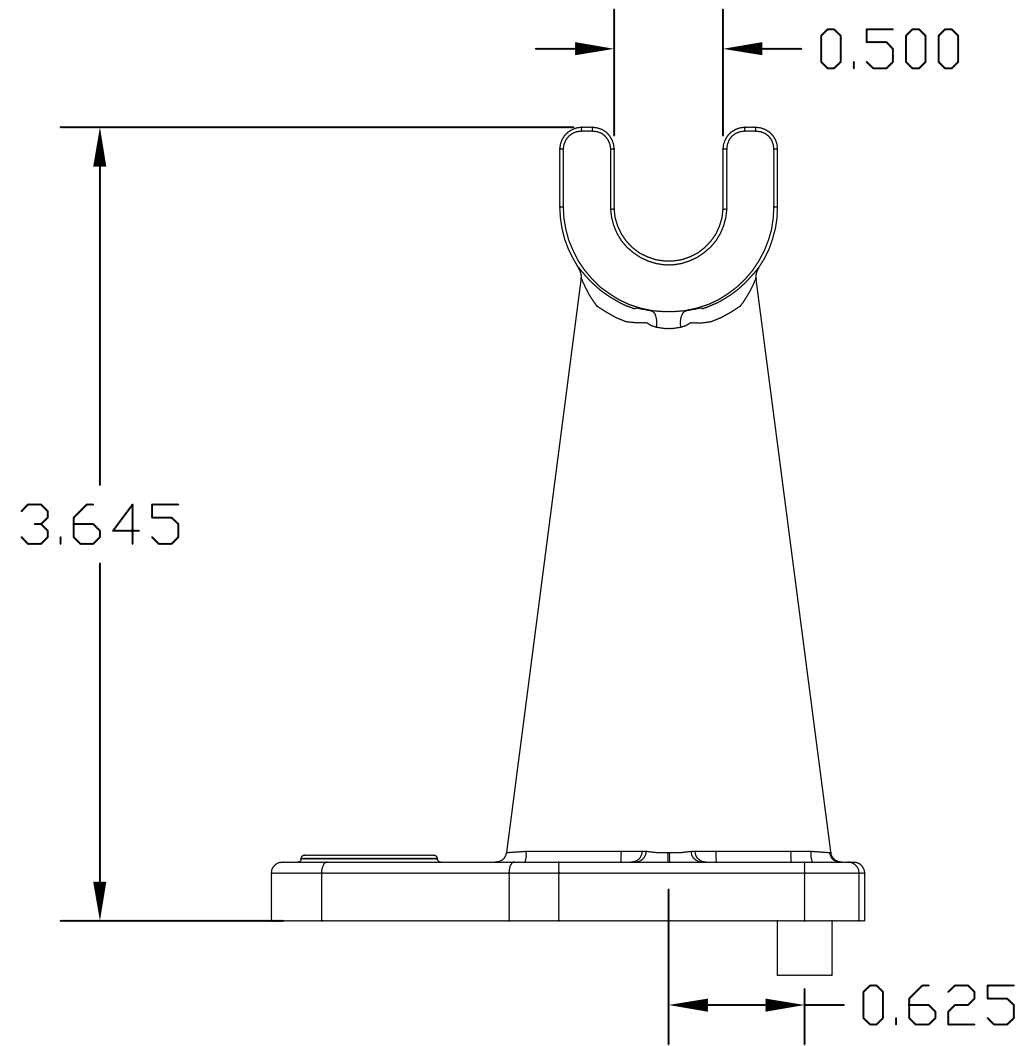

11 10 9 8 7 5 4 3 2 1

G
F
E
C
B
A

DRAWING TITLE			
GP014 Queenpost, 3in			
DRAWN BY	DRAWING NUMBER	REVISION	SHEET OF
Craig Williams	12345	1	1 OF 1
FILE NAME			SAVE DATE
GP014 Queenpost, 3in			5/20/2019
REV	DATE	REV BY	DESCRIPTION
1	01/01/12	CLW	Desc

11 10 9 8 7 5 4 3 2 1