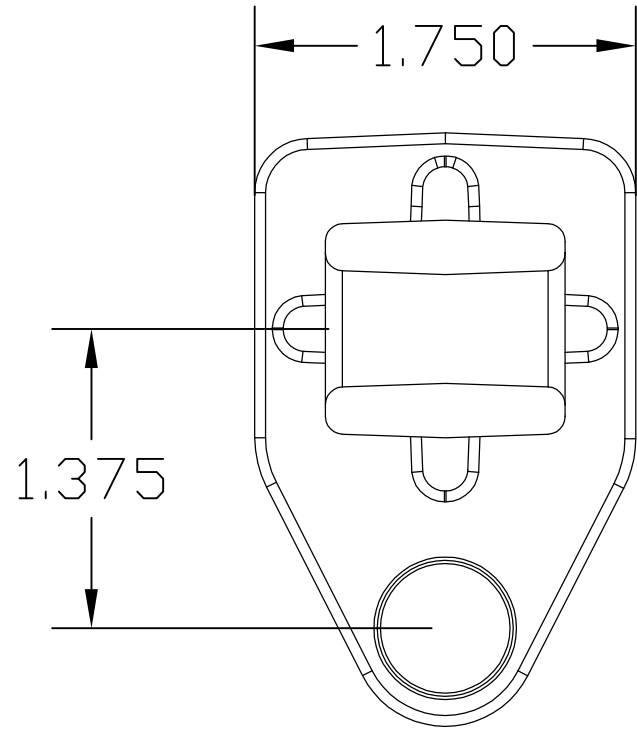

11 10 9 8 7 5 4 3 2 1

G
F
E
C
B
A

DRAWING TITLE			
GP014 Queenpost, 3in			
DRAWN BY	DRAWING NUMBER	REVISION	SHEET OF
Craig Williams	12345	1	1 OF 1
FILE NAME			SAVE DATE
GP014 Queenpost, 3in			5/20/2019
REV	DATE	REV BY	DESCRIPTION
1	01/01/12	CLW	Desc

11 10 9 8 7 5 4 3 2 1