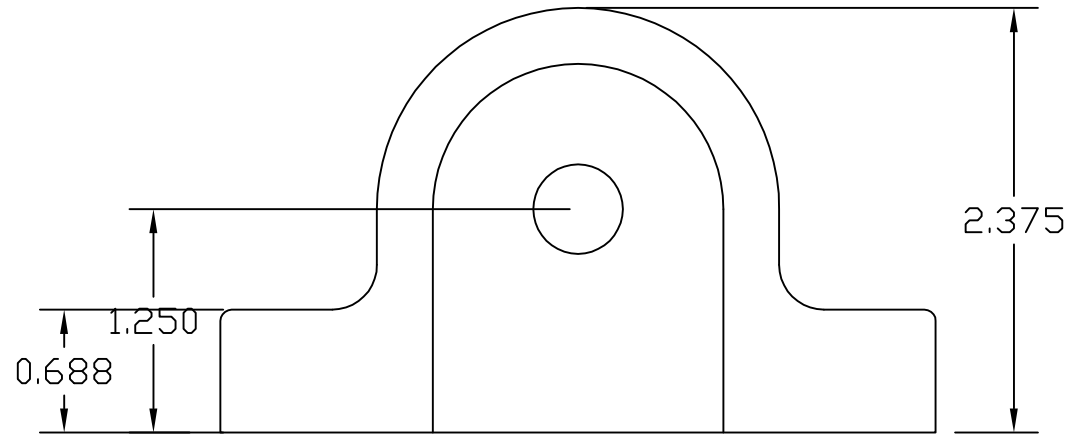

11 10 9 8 7 5 4 3 2 1

G
F
E
C
B
A

DRAWING TITLE			
GP023 L&P Coupler and pin, loco			
DRAWN BY	DRAWING NUMBER	REVISION	SHEET OF
Craig Williams	12345	1	1 OF 1
FILE NAME			SAVE DATE
GP023 L&P Coupler And Pin, Loco			1/10/2019
REV	DATE	REV BY	DESCRIPTION
1	01/01/12	CLW	Desc