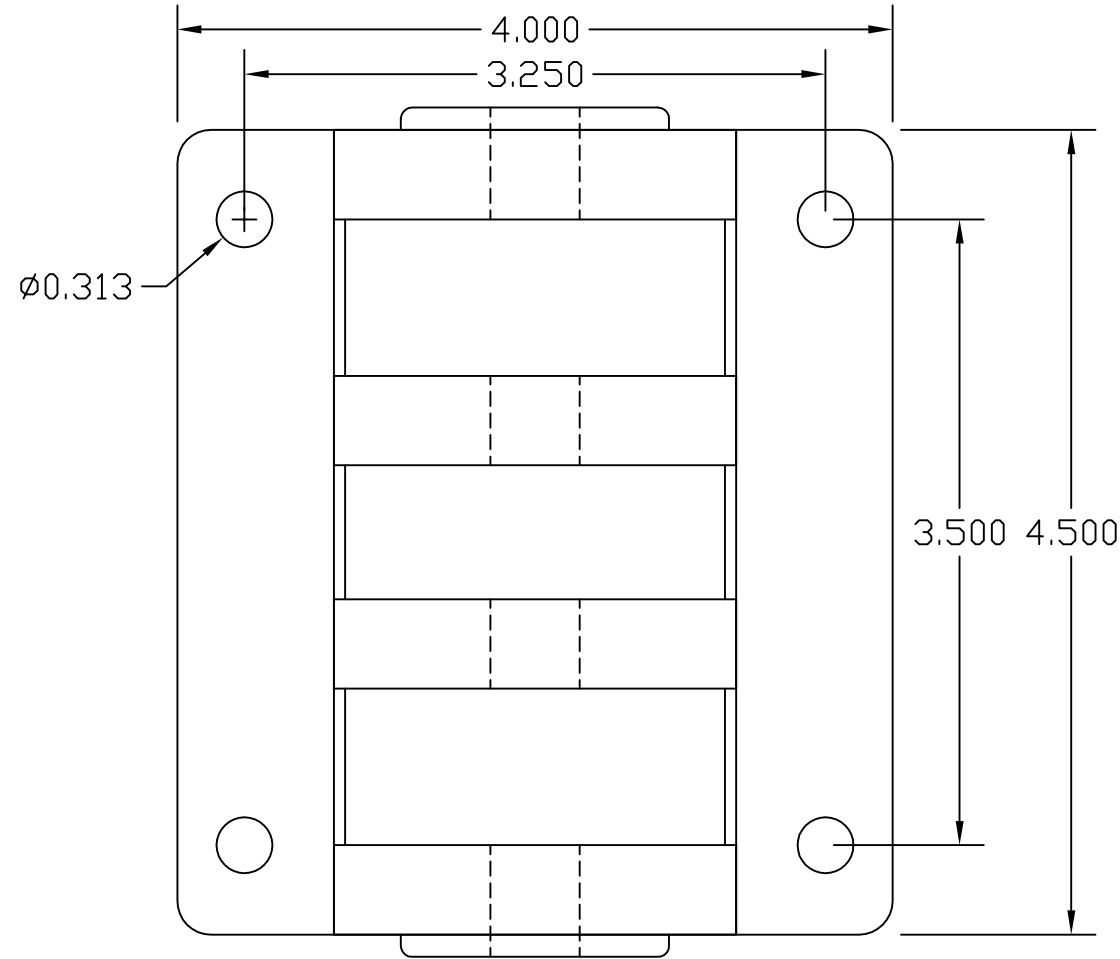

11 10 9 8 7 5 4 3 2 1

G
F
E
C
B
A

DRAWING TITLE			
GP023 L&P Coupler and pin, loco			
DRAWN BY	DRAWING NUMBER	REVISION	SHEET OF
Craig Williams	12345	1	1 OF 1
FILE NAME			SAVE DATE
GP023 L&P Coupler And Pin, Loco			1/10/2019
REV	DATE	REV BY	DESCRIPTION
1	01/01/12	CLW	Desc

11 10 9 8 7 5 4 3 2 1