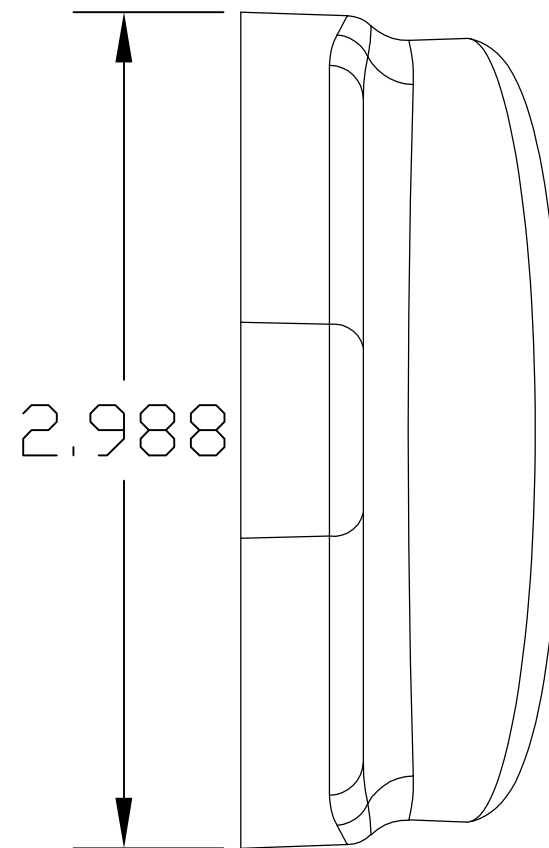

2.988

DRAWING TITLE			
GP024 Poling Pocket, elliptical			
DRAWN BY	DRAWING NUMBER	REVISION	SHEET
Craig Williams	12345	1	1 OF 1
FILE NAME			SAVE DATE
GP024 Poling Pocket, Elliptical			1/10/2019
REV	DATE	REV BY	DESCRIPTION
1	01/01/12	CLW	Desc