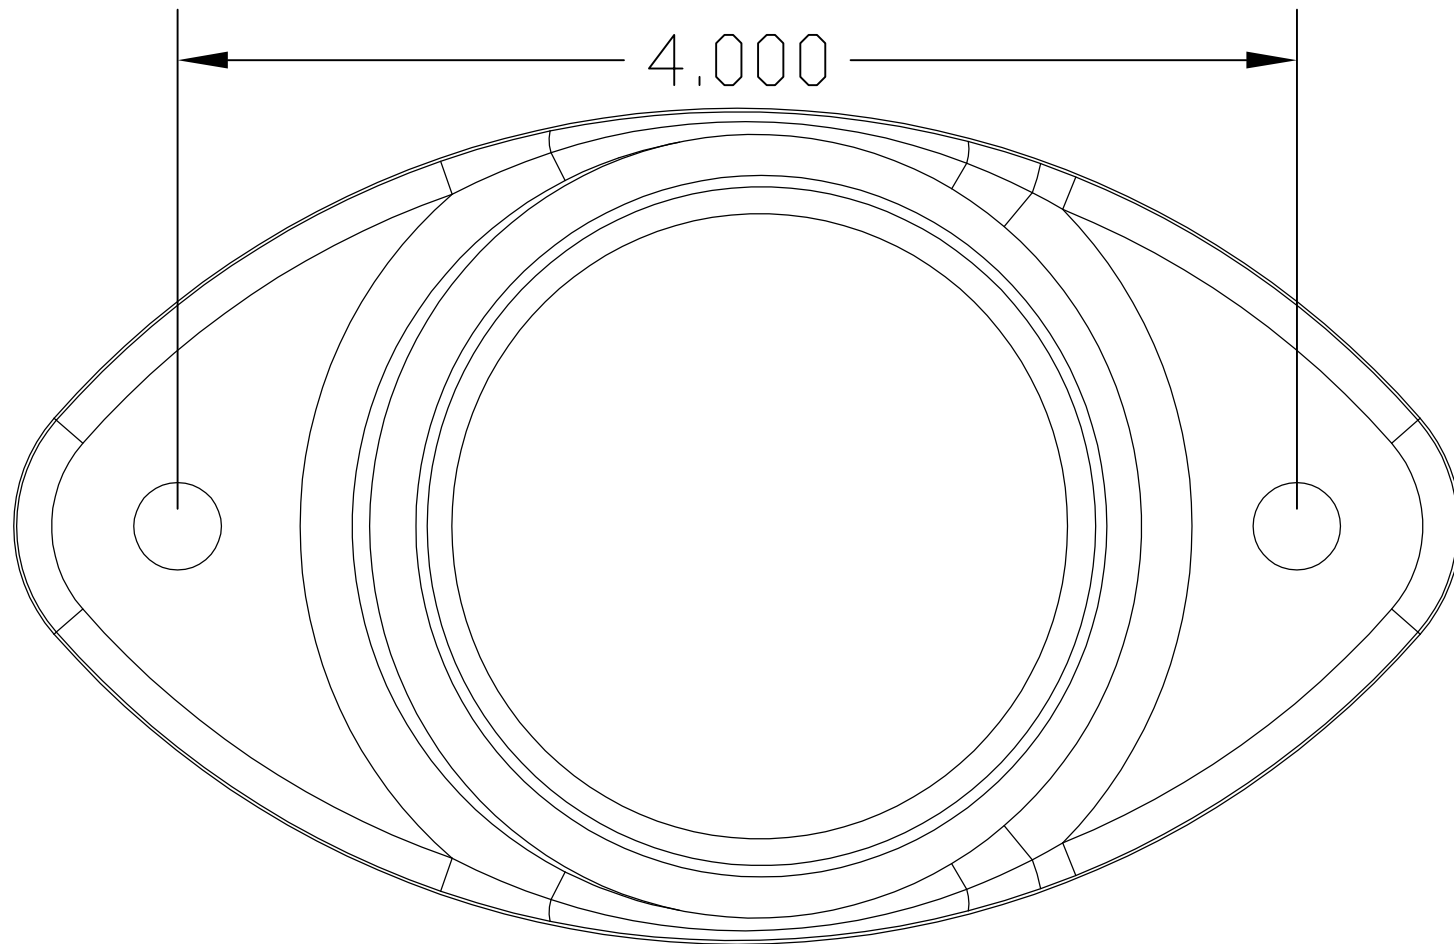

11

10

9

8

7

5

4

3

2

1

G

G

F

F

E

E

C

C

B

B

A

A

5.172

4.000

2.988

DRAWING TITLE			
GP024 Poling Pocket, elliptical			
DRAWN BY	DRAWING NUMBER	REVISION	SHEET
Craig Williams	12345	1	1 OF 1
FILE NAME			SAVE DATE
GP024 Poling Pocket, Elliptical			1/10/2019
REV	DATE	REV BY	DESCRIPTION
1	01/01/12	CLW	Desc

11

10

9

8

7

5

4

3

2