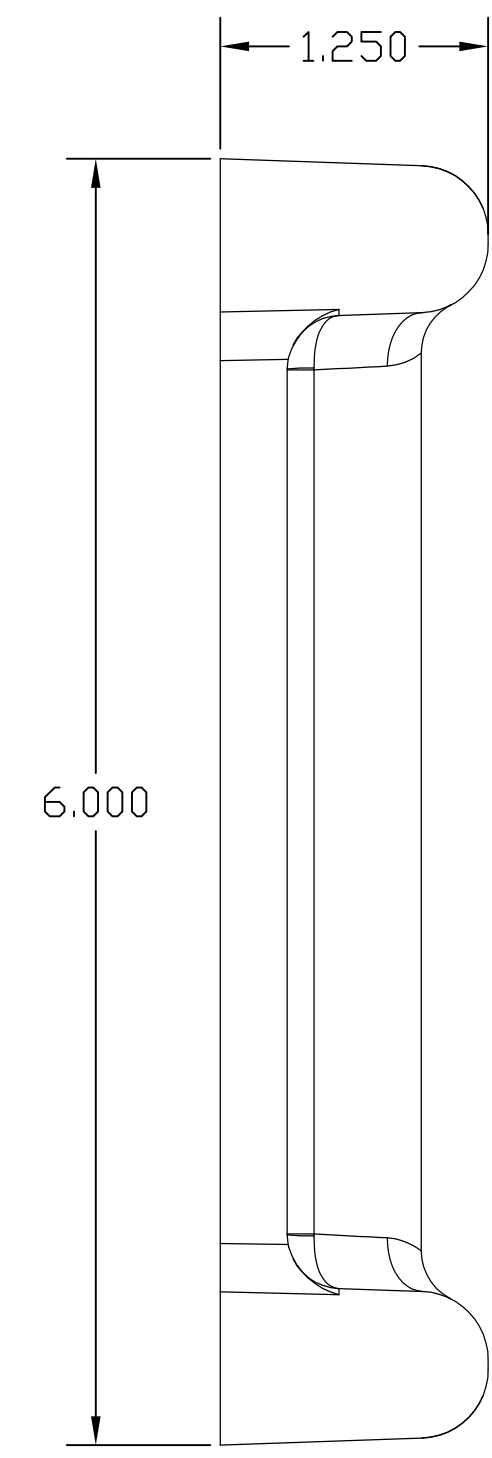

11 10 9 8 7 5 4 3 2 1

G
F
E
C
B
A

11 10 9 8 7 5 4 3 2 1

G
F
E
C
B
A

DRAWING TITLE			
GP027 Dump car pedestal jaw			
DRAWN BY	DRAWING NUMBER	REVISION	SHEET
Craig Williams	12345	1	1 OF 1
FILE NAME			SAVE DATE
GP027 Dump Car Pedestal Jaw			4/26/2019
REV	DATE	REV BY	DESCRIPTION
1	01/01/12	CLW	Desc