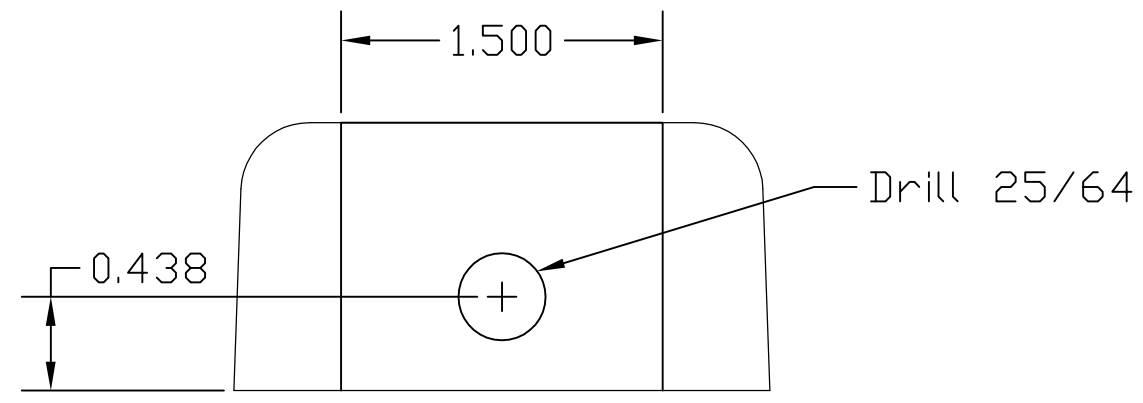

11 10 9 8 7 5 4 3 2 1

G
F
E
C
B
A

11 10 9 8 7 5 4 3 2 1

G
F
E
C
B
A

DRAWING TITLE			
GP027 Dump car pedestal jaw			
DRAWN BY	DRAWING NUMBER	REVISION	SHEET
Craig Williams	12345	1	1 OF 1
FILE NAME			SAVE DATE
GP027 Dump Car Pedestal Jaw			4/26/2019
REV	DATE	REV BY	DESCRIPTION
1	01/01/12	CLW	Desc