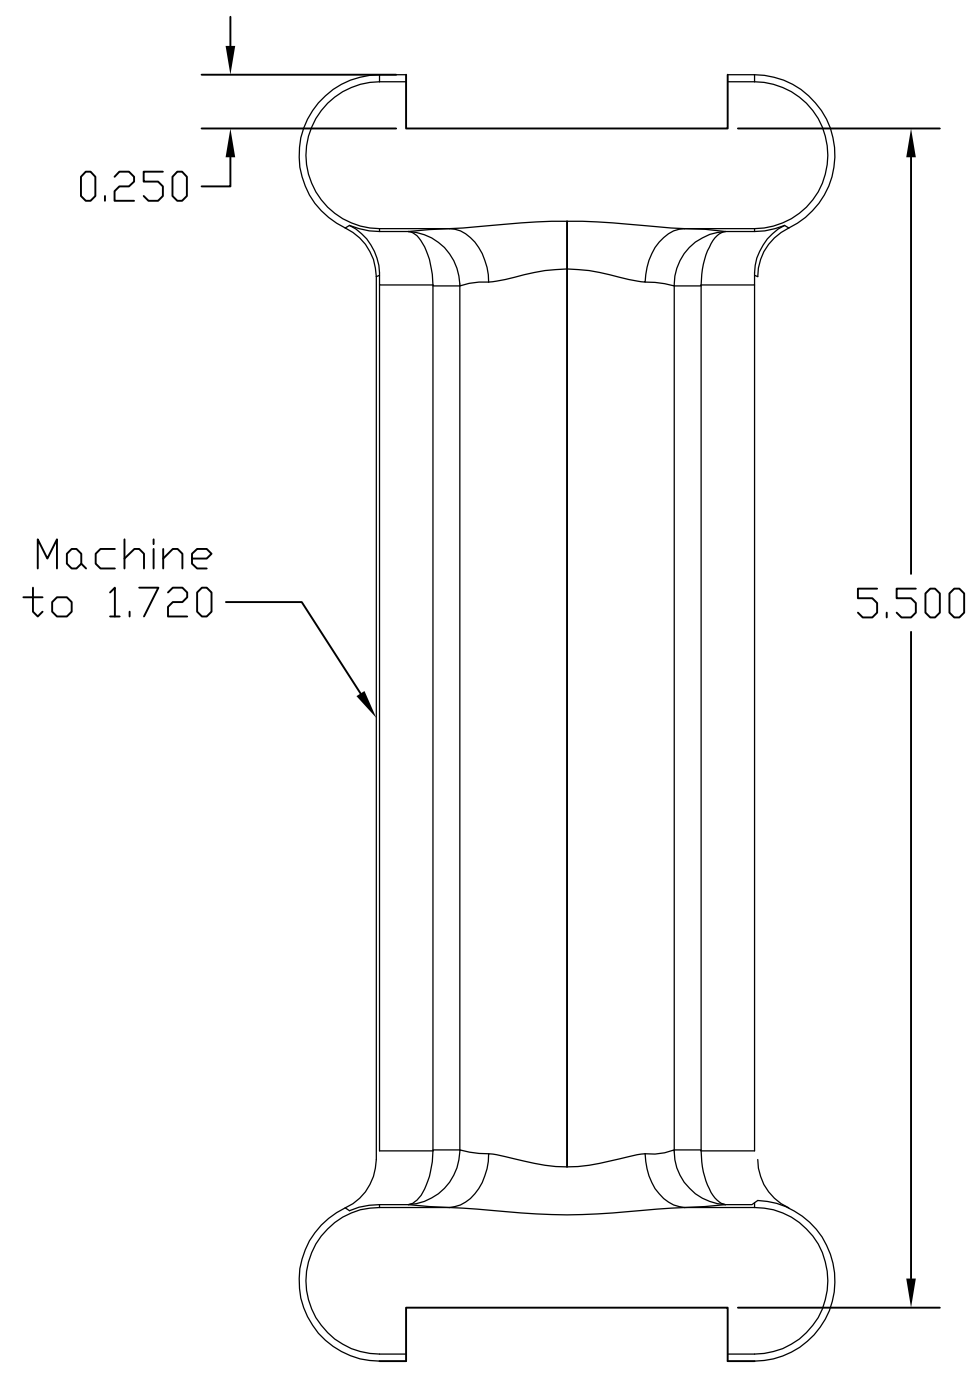

11 10 9 8 7 5 4 3 2 1

G
F
E
C
B
A

11 10 9 8 7 5 4 3 2 1

G
F
E
C
B
A

DRAWING TITLE			
GP027 Dump car pedestal jaw			
DRAWN BY	DRAWING NUMBER	REVISION	SHEET
Craig Williams	12345	1	1 OF 1
FILE NAME			SAVE DATE
GP027 Dump Car Pedestal Jaw			4/26/2019
REV	DATE	REV BY	DESCRIPTION
1	01/01/12	CLW	Desc