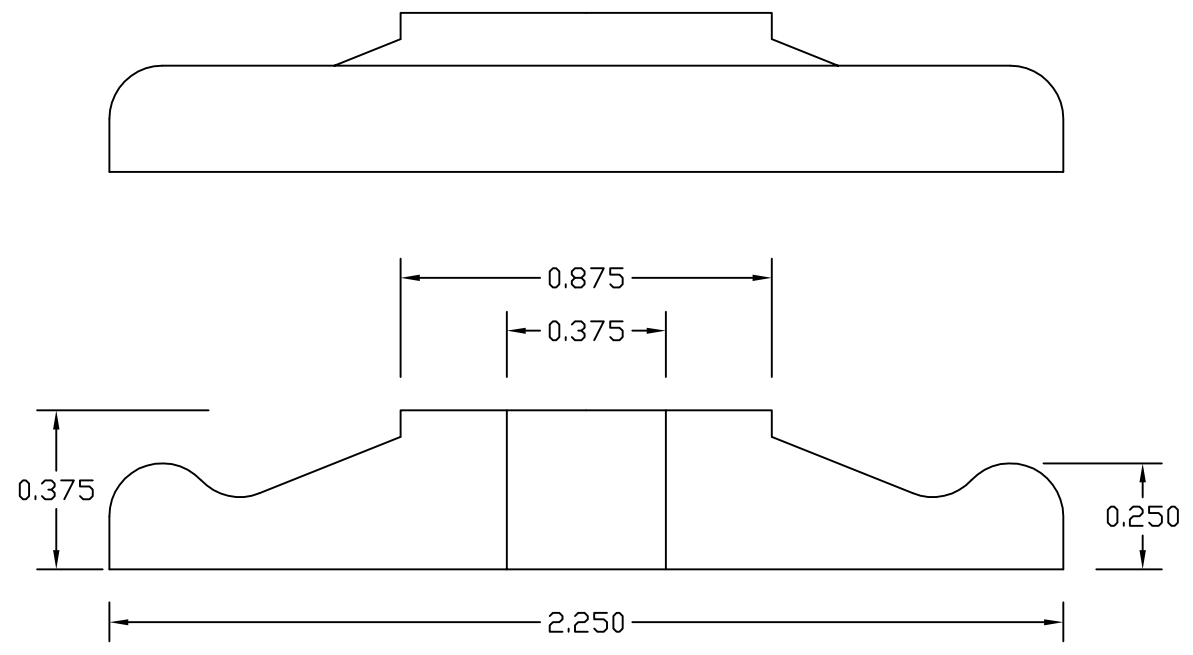

11 10 9 8 7 5 4 3 2 1

G
F
E
C
B
A

11 10 9 8 7 5 4 3 2 1

DRAWING TITLE			
GP033 Car end beam washer, 2,25in			
DRAWN BY	DRAWING NUMBER	REVISION	SHEET
Craig Williams	12345	1	1 OF 1
FILE NAME			SAVE DATE
GP033 Car End Beam Washer, 2,25in			5/21/2019
REV	DATE	REV BY	DESCRIPTION
1	01/01/12	CLW	Desc