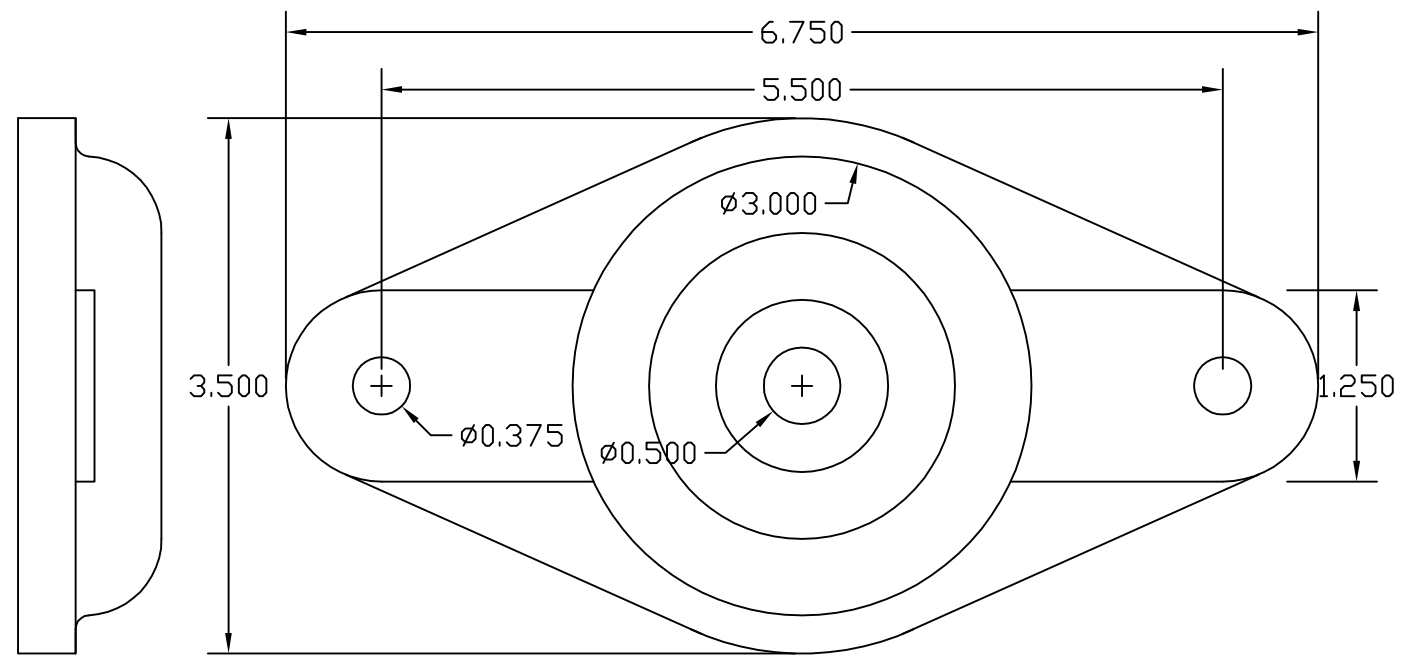

11 10 9 8 7 5 4 3 2 1

G
F
E
C
B
A

DRAWING TITLE			
GP035 Car center plates			
DRAWN BY	DRAWING NUMBER	REVISION	SHEET
Craig Williams	12345	1	1 OF 1
FILE NAME			SAVE DATE
GP035 Car Center Plates			5/21/2019
REV	DATE	REV BY	DESCRIPTION
1	01/01/12	CLW	Desc