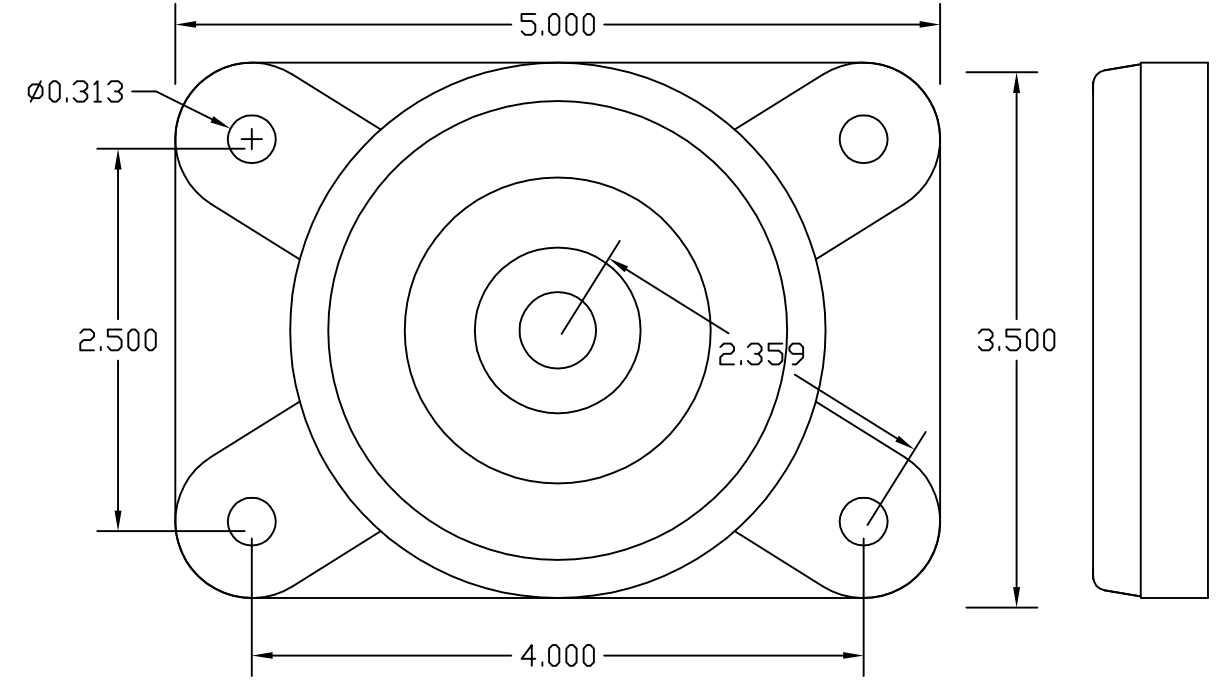

11 10 9 8 7 5 4 3 2 1

G
F
E
C
B
A

DRAWING TITLE			
GP035 Car center plates			
DRAWN BY	DRAWING NUMBER	REVISION	SHEET
Craig Williams	12345	1	1 OF 1
FILE NAME			SAVE DATE
GP035 Car Center Plates			5/21/2019
REV	DATE	REV BY	DESCRIPTION
1	01/01/12	CLW	Desc