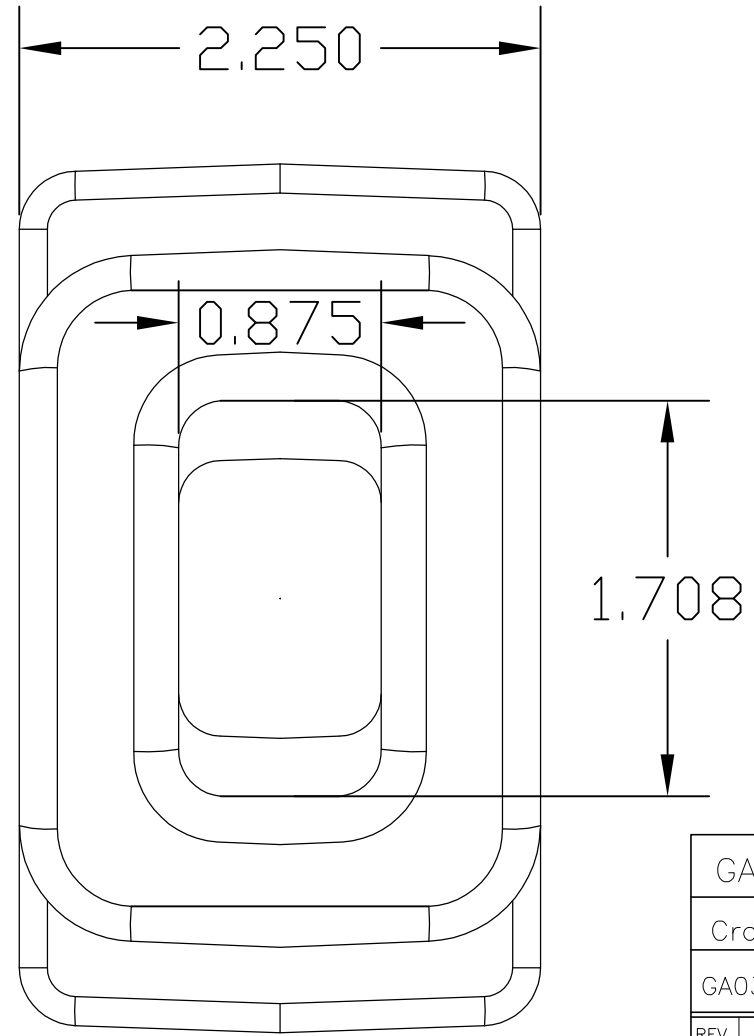

11 10 9 8 7 5 4 3 2 1

G  
F  
E  
C  
B  
A

DRAWING TITLE			
GA039 L&P coupler 3_75 in beam			
DRAWN BY	DRAWING NUMBER	REVISION	SHEET
Craig Williams	12345	1	1 OF 1
FILE NAME			SAVE DATE
GA039 L&P Coupler 3_75 In Beam			7/16/2019
REV	DATE	REV BY	DESCRIPTION
1	01/01/12	CLW	Desc

11 10 9 8 7 5 4 3 2 1

G  
F  
E  
C  
B  
A