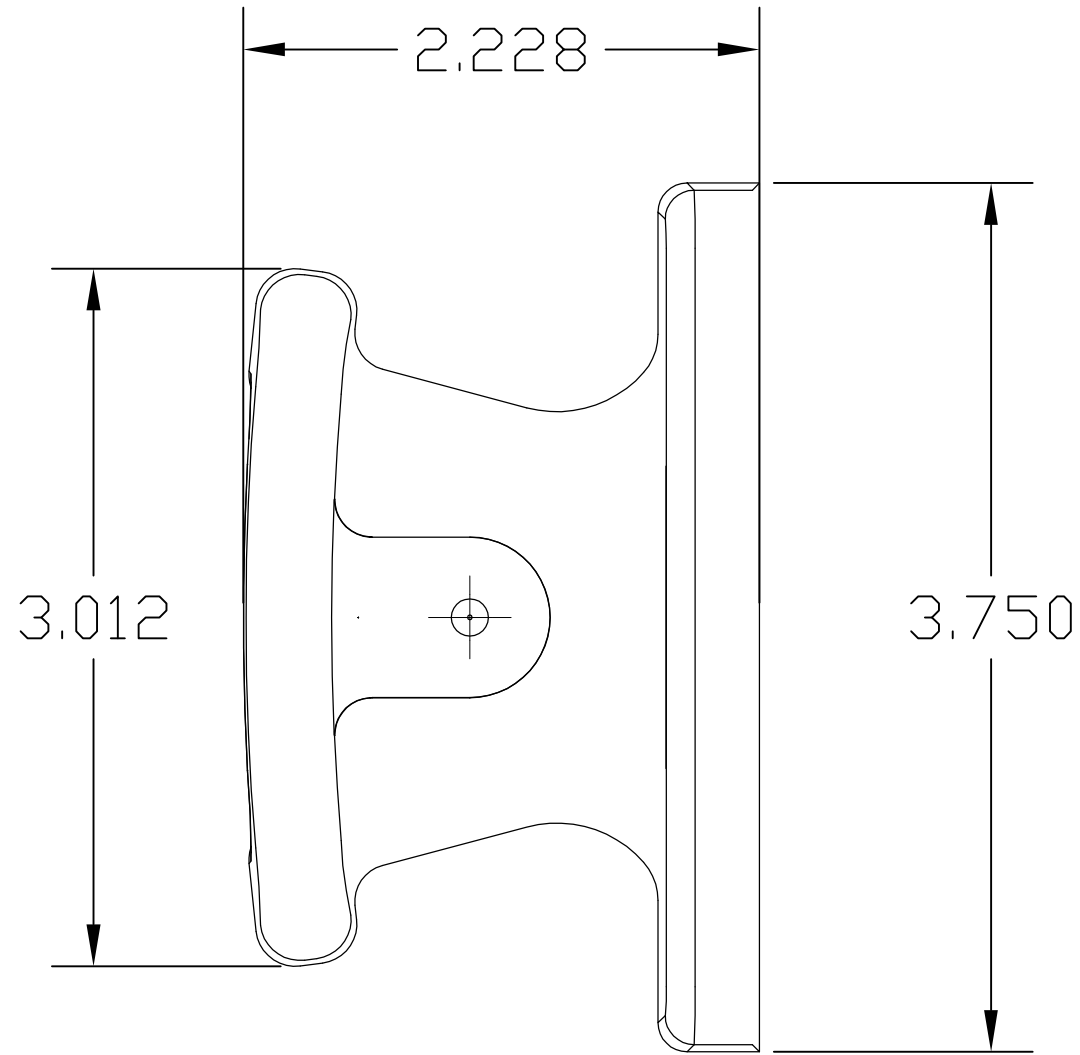

11 10 9 8 7 5 4 3 2 1

G  
F  
E  
C  
B  
A

DRAWING TITLE			
GA039 L&P coupler 3_75 in beam			
DRAWN BY	DRAWING NUMBER	REVISION	SHEET
Craig Williams	12345	1	1 OF 1
FILE NAME			SAVE DATE
GA039 L&P Coupler 3_75 In Beam			7/16/2019
REV	DATE	REV BY	DESCRIPTION
1	01/01/12	CLW	Desc

11 10 9 8 7 5 4 3 2 1

G  
F  
E  
C  
B  
A